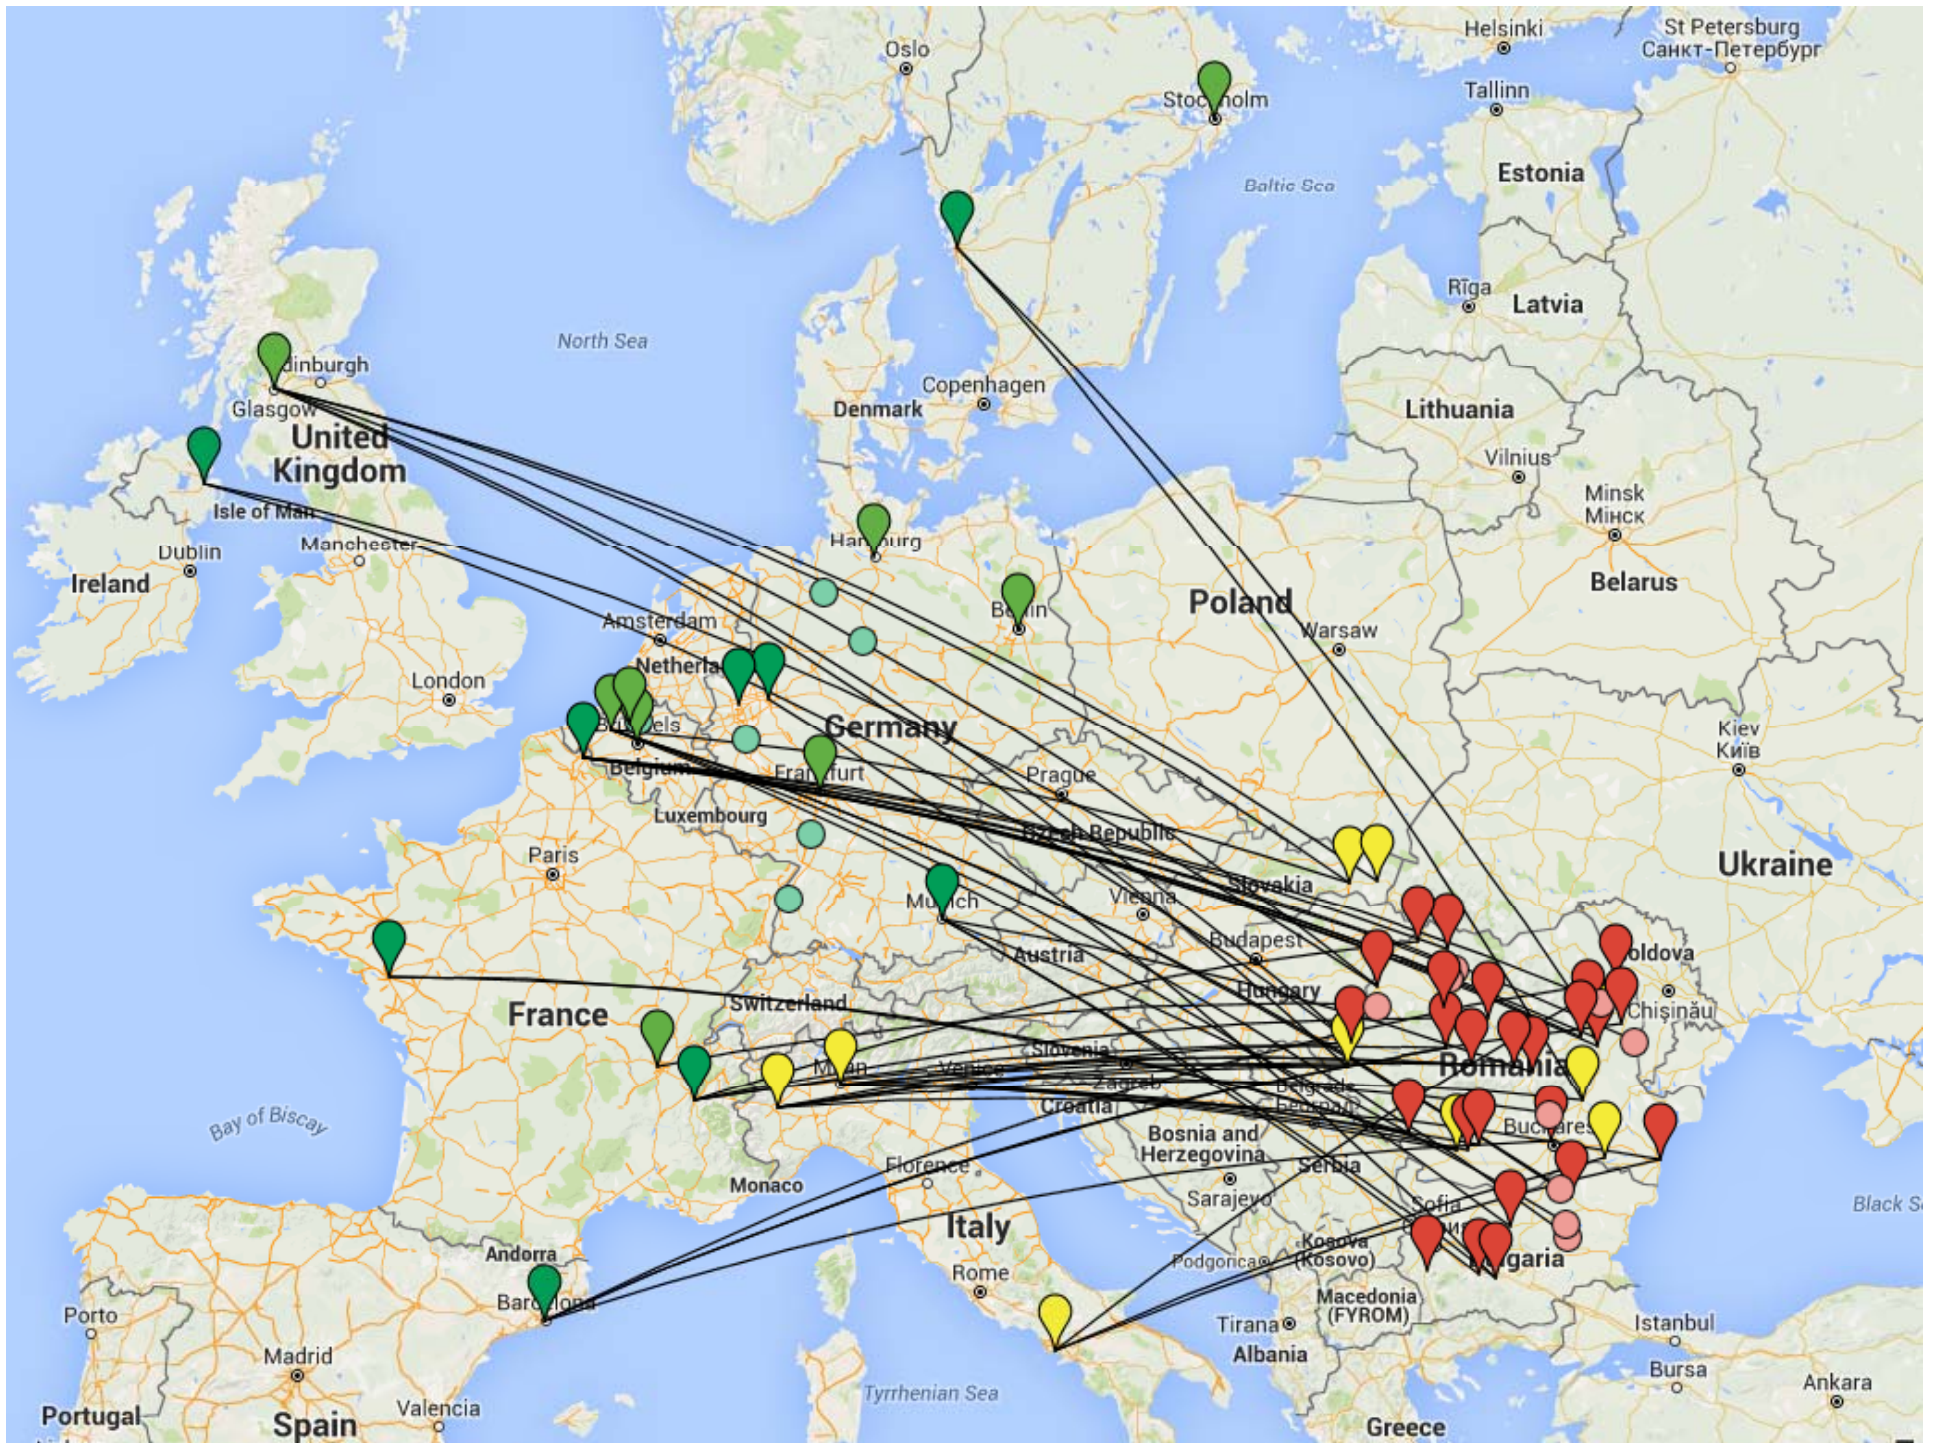

**ROMACT**

capacity

local strategies

EU funding

8-9 December 2015